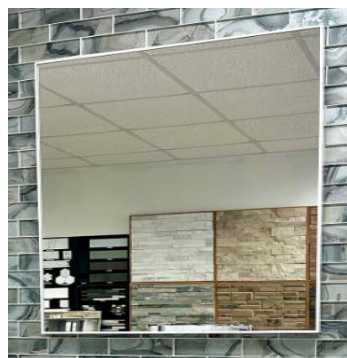

SPECIFICATION SHEET

WALL MIRROR MODEL#:

MET FM 3040*

METALIKA FRAMED MIRROR COLLECTION

FRAME FINISH OPTIONS:

***Size available in narrow frame finishes only.**

NARROW FRAME WIDTH: 1/4"

POLISHED
GOLD

BRUSHED
NICKEL

WHITE

POLISHED
NICKEL

MATTE
BLACK

CHROME

GOLD

MIRROR FINISHES: • FLAT POLISHED EDGE

• BEVELED EDGE

OVERALL SIZE DIMENSION: 30" WIDE X 40" HIGH X 1 3/16" DEEP

TRIANGLE HANGERS FOR MOUNTING INCLUDED.

CAN BE MOUNTED HORIZONTALLY OR VERTICALLY. PLEASE SPECIFY.